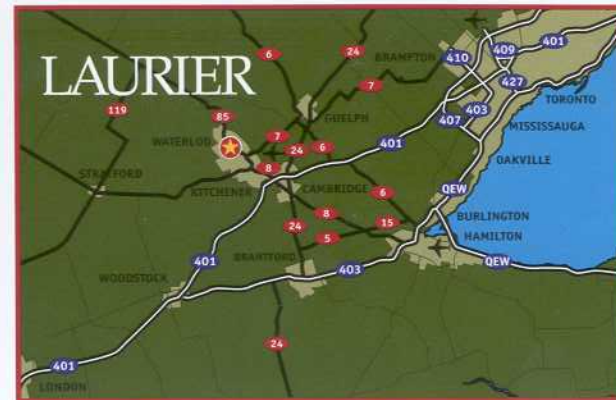

LAURIER SEMINAR SERIES IN Computational Science and Applied & Statistical Modelling (CSASM)

The **Laurier CSASM Seminar Series**, established in 2004, is an interdisciplinary initiative designed to strengthen the links among faculty and students, academia and industry in the areas of Computational Science and Applied & Statistical Modelling. Founded in Laurier's Faculty of Science, the CSASM Seminar Series today has co-ordinators from all six Science departments, and from the School of Business & Economics. Our attendees and supporters include students and faculty from Laurier, the universities of Waterloo, Guelph, and Western Ontario, as well as researchers from the Perimeter Institute, the Fields Institute, the Institute for Quantum Computing, and colleagues from the Greater Toronto Area.

We invite students, faculty, and colleagues from industry to meet world-renowned scientists, successful industrialists and distinguished researchers.

CSASMs seminars aim to generate collaborative links in research and to help students recognize the interdisciplinary nature of modern research, with a particular focus on science. As well, we hope to aid in the training of highly knowledgeable and employable students. Our seminar series covers all areas of:

- applied, industrial, and financial mathematics;
- computational physics and nanotechnological applications;
- computational biology and bioinformatics;
- mathematical, statistical, and computational models and tools as applied in natural and social sciences, business and economics;
- biomedical and bioengineering applications, and other areas of Computational Science and Applied Statistical Modelling.

GETTING TO LAURIER

To reach Laurier from Highway 401, take exit 278B if you're coming from London, or 278 if you're coming from Toronto. Follow Highway 8 West to Highway 85 North (formerly Highway 86) to Waterloo and continue to University Avenue. Take University Avenue West (the second University Avenue exit) and proceed to the university.

When you arrive, please check in to the parking kiosk, located at University Ave. and Hazel St. An attendant will be happy to direct you to the closest available parking.

The Laurier CSASM seminars are usually held in the Bricker Academic (BA) Building, which is adjacent to the Laurier Science Research Centre. Please visit our website for the most recent updates.